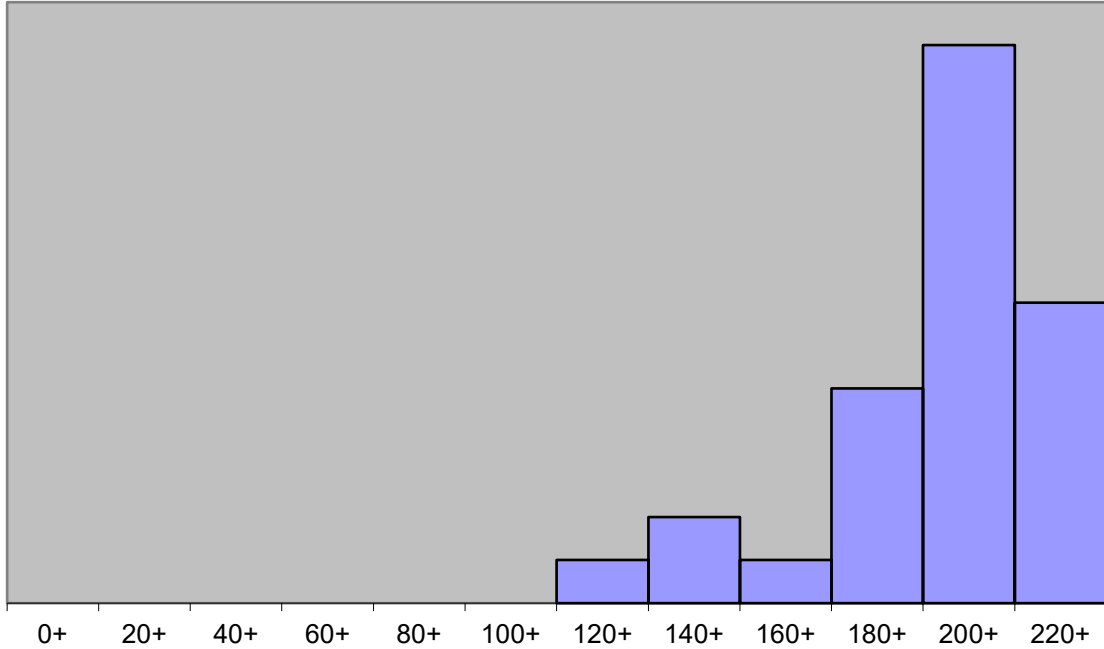

# Total Points, Exams 1+2

**Average: 202**

UQ: 219

**Median: 208**

LQ: 188